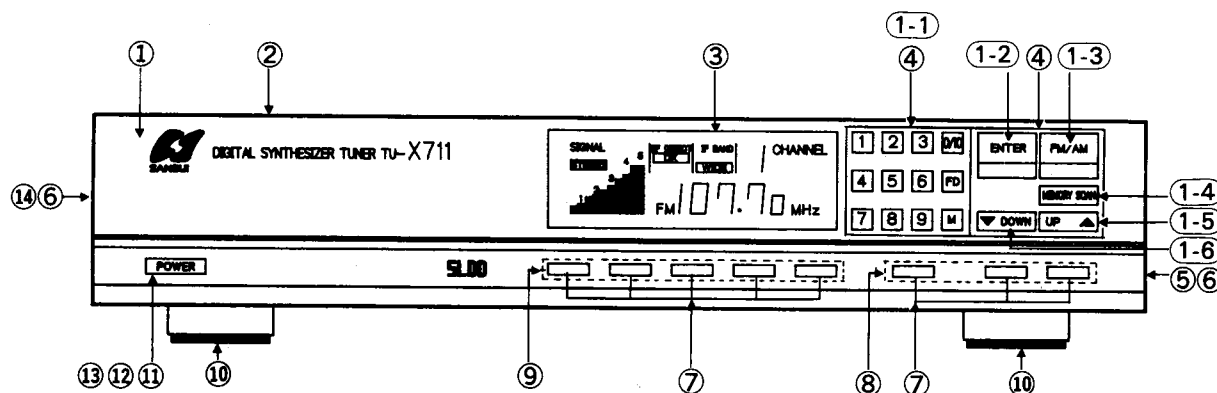

1. PACKING LIST

Parts No.	Stock No.	Description
1	27306700	Vinyl Bag
2	27413700	Styrofoam Packing
#3	27796400	Carton Case
4	27417500	Protector Sheet for Front Panel

2. ACCESSORY LIST

Stock No.	Description
48730700	Antenna Plug (XX·SS)
48489800	Antenna Plug (EU)
46051700	FM Antenna
07272400	AM Loop Antenna
07193400	PJP Cord
# 19056900	Operating Instruction (*E·F·S)
# 19057000	Operating Instruction (*G·I·Sw)

*Note

E·F·S: English·French and Spanish Version
G·I·Sw: German·Italian and Swedish Version

3. OTHER PARTS

Front View

Parts List <Front View>

Parts No.	Stock No.	Description
# 1	27796100	Front Panel Ass'y (XX·SS)
# 1	27796900	Front Panel Ass'y (EU)
1-1	_____	Knob Ass'y
1-2	_____	ENTER Knob
1-3	_____	FM/AM Knob
1-4	_____	MEMORY SCAN Knob
1-5	_____	UP Knob
1-6	_____	DOWN Knob
# 2	27743300	Bonnet
3	48903800	FL Display Tube
4	48592000	Push SW., 1~0 (preset)· ENTER·FM/AM·MEMORY SCAN·UP·DOWN
# 5	84606200	Dress Side Panel R
6	48719700	Special Screw

Parts No.	Stock No.	Description
7	27388700	Knob, ANTENNA·TUNING· LAST-2·FM MODE·FM NOISE CANCELER·IF DIRECT·REC CAL
8	48839000	Push SW. (3-key), ANTENNA· TUNING·LAST-2
9	48839100	Push SW. (5-key), FM MODE·FM NOISE CANCELER·IF DIRECT REC CAL
# 10	47716610	Leg
# 11	27373200	POWER Knob
Δ 12	46360300	Push SW., POWER
13	47920800	Joint Shaft, POWER Knob
# 14	84606300	Dress Side Panel L

SANSUI ELECTRIC CO., LTD.:

SANSUI ELECTRONICS CORPORATION:

SANSUI ELECTRONICS G.M.B.H.:

山水電気株式会社

14-1, Izumi 2-chome, Suginami-ku Tokyo 168 Japan
PHONE: (03) 324-8891/TELEX: 232-2076 (International Division)
1250 Valley Brook Ave. Lyndhurst, N.J. 07071 U.S.A.
17150 South Margay Ave. Carson, California 90748 U.S.A.
3036 Koapeka Street. Honolulu, Hawaii 96819 U.S.A.
Paul Ehrlich Strasse 8, 6074 Rödermark 2, West Germany

東京都杉並区和泉2-14-1 (〒168)